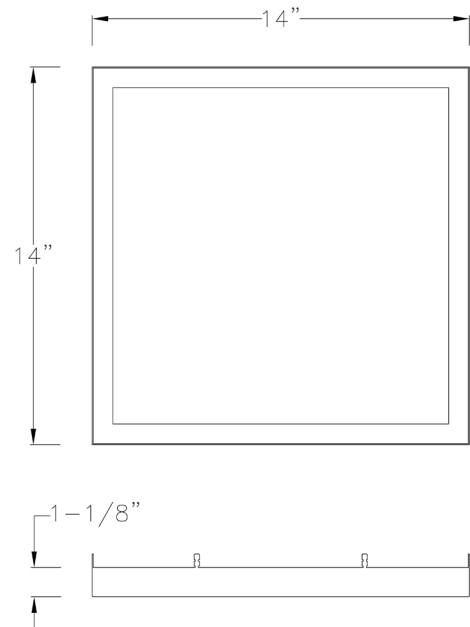

- Easy to install in both residential and commercial settings.
- The accessory fuses both form and function into one versatile design.
- Features a brushed nickel finish for a modern aesthetic.
- Excellent for use in closets, hallways, stairways, or kitchens.
- Perfect for transitional, modern, contemporary, or luxury settings.
- Measures 14-inch width by 1.1-inch height.
- Weighs 1.19lbs.
- Includes installation instructions and mounting hardware.
- Progress Lighting products are designed for exceptional quality, reliability, and functionality.

Category: Close-to-Ceiling

Finish: Brushed Nickel (Plated)

Construction: Steel Construction

Square: 14 in
Height: 1-1/8 in

MOUNTING

Cover fixture mounted

ADDITIONAL INFORMATION

1-year Limited Warranty